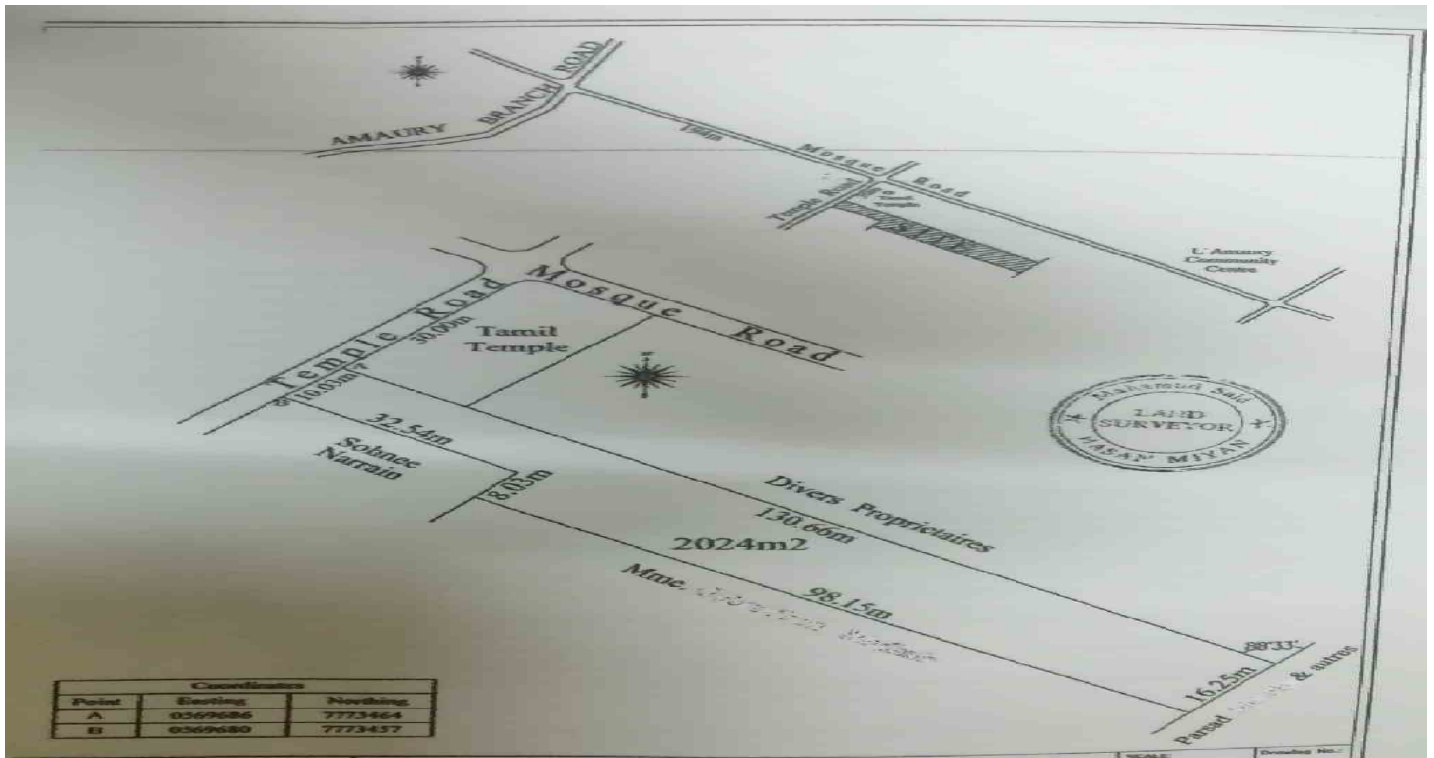

Residential Land

Big plot of land in a highly residential area behind Tamil Temple at corner of Mosque Road and Temple road, Amaury Rivere du Rempart. The land can be sub divided into 4 lots. This property can be sold as 2 lots.

Type de bien: **Residential land**

Region: **Rivière du Rempart**

Sous-Region: **Amaury**

Prix: **Rs 3,800,000**

Reference Annonce: **LR00024**

Agent a contacter: **Dhan Koolwant, mob:59437200**

Caracteristiques

Land surface area
Residential land

48 perche