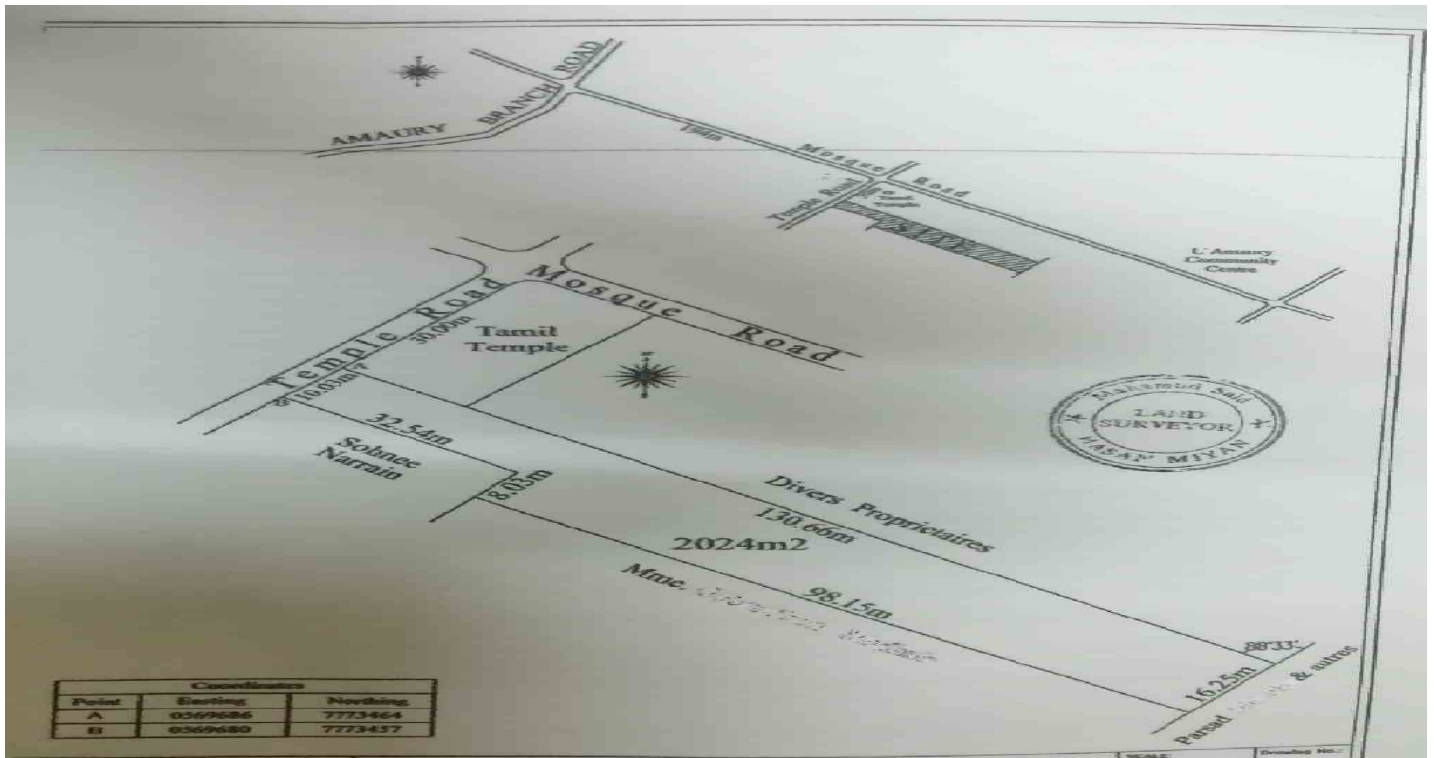

## Residential Land

Big plot of land in a highly residential area behind Tamil Temple at corner of Mosque Road and Temple road, Amaury Rivere du Rempart. The land can be sub divided into 4 lots.This property can be sold as 2 lots.

Type de bien: **Residential land**

Region: **Rivière du Rempart**

Sous-Region: **Amaury**

Prix: **Rs 3,800,000**

Reference Annonce: **LR00024**

Agent a contacter: **Dhan Koolwant, mob:59437200**

### **Caracteristiques**

Land surface area  
Residential land

48 perche