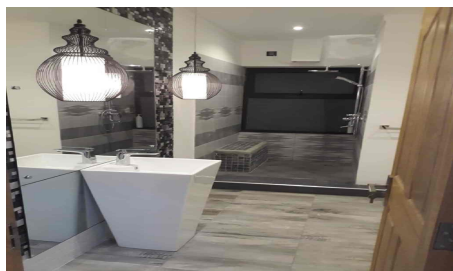

Appartement /Duplex for sale

FULLY FURNISHED AND EQUIPPED LUXURIOUS APPARTMENT IN SODNAC (Near Jumbo Phoenix) LE MERITT GENESIS. (9th floor overlooking Ebene) Located in the heart of Mauritius , 300 degree panoramic view on Ebene and nice mountain views. Near Jumbo Phoenix . 9th Floor , two lifts , two private covered parkings and many visitors parking. 24 hours Security, professional syndic services . Camera surveyance all around. Mini Golf, health track, Gym, Mini Olympic Swimming Pool(25 meters) , Big open Jaccuzzi , Kids play pool. Surrounded by All city amenities, School , Universities , shopping Malls (Jumbo, Trianon , Bagatelle) , Modern and regular Transport systems , Ebene and highways . Interior tastefully designed , fully furnished and equipped with BRAND NEW high tech equipments , remote controlled curtain system , TV 55" 4k, 2 in 1 washing machine, Aircon , kitchen equipments . (BRAND NEW / UNUSED and under guarantee) , modern interior lighting system. Interior fully brand new. Three bedrooms with one ma

Type de bien: **Apartment**

Region: **Plaines-Wilhems**

Sous-Region: **Phoenix**

Prix: **Rs 7,500,000**

Reference Annonce: **SA00005**

Agent a contacter: **Dhan Koolwant, mob:59437200**

Caracteristiques

Bathroom	2
Room	3
Number of units	
Air conditioning	
Alarm	
Gym	
Lift	
Parking	
Toilet	
Lift	
Parking	