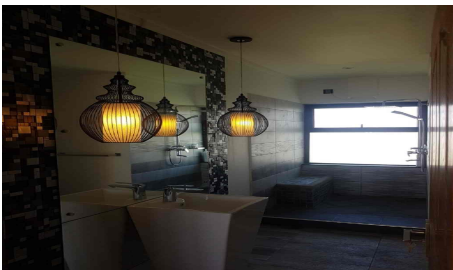

Appartement /Duplex for sale

FULLY FURNISHED AND EQUIPPED LUXURIOUS APPARTMENT IN SODNAC (Near Jumbo Phoenix) LE MERITT GENESIS. (9th floor overlooking Ebene) Located in the heart of Mauritius , 300 degree panoramic view on Ebene and nice mountain views. Near Jumbo Phoenix . 9th Floor , two lifts , two private covered parkings and many visitors parking. 24 hours Security, professional syndic services . Camera surveyance all around. Mini Golf, health track, Gym, Mini Olympic Swimming Pool(25 meters) , Big open Jaccuzzi , Kids play pool. Surrounded by All city amenities, School , Universities , shopping Malls (Jumbo, Trianon , Bagatelle) , Modern and regular Transport systems , Ebene and highways . Interior tastefully designed , fully furnished and equipped with BRAND NEW high tech equipments , remote controlled curtain system , TV 55" 4k, 2 in 1 washing machine, Aircon , kitchen equipments . (BRAND NEW / UNUSED and under guarantee) , modern interior lighting system. Interior fully brand new. Three bedrooms with one ma

Type de bien: **Apartment**

Region: **Plaines-Wilhems**

Sous-Region: **Phoenix**

Prix: **Rs 7,500,000**

Reference Annonce: **SA00005**

Agent a contacter: **Dhan Koolwant, mob:59437200**

Caracteristiques

Bathroom	2
Room	3
Number of units	
Air conditioning	
Alarm	
Gym	
Lift	
Parking	
Toilet	
Lift	
Parking	