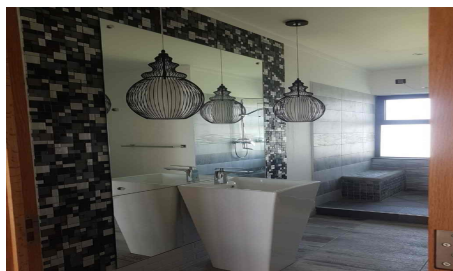

Appartement /Duplex for sale

FULLY FURNISHED AND EQUIPPED LUXURIOUS APPARTMENT IN SODNAC (Near Jumbo Phoenix) LE MERITT GENESIS. (9th floor overlooking Ebene) Located in the heart of Mauritius , 300 degree panoramic view on Ebene and nice mountain views. Near Jumbo Phoenix . 9th Floor , two lifts , two private covered parkings and many visitors parking. 24 hours Security, professional syndic services . Camera surveyance all around. Mini Golf, health track, Gym, Mini Olympic Swimming Pool(25 meters) , Big open Jaccuzzi , Kids play pool. Surrounded by All city amenities, School , Universities , shopping Malls (Jumbo, Trianon , Bagatelle) , Modern and regular Transport systems , Ebene and highways . Interior tastefully designed , fully furnished and equipped with BRAND NEW high tech equipments , remote controlled curtain system , TV 55" 4k, 2 in 1 washing machine, Aircon , kitchen equipments . (BRAND NEW / UNUSED and under guarantee) , modern interior lighting system. Interior fully brand new. Three bedrooms with one ma

Type de bien: **Apartment**

Region: **Plaines-Wilhems**

Sous-Region: **Phoenix**

Prix: **Rs 7,500,000**

Reference Annonce: **SA00005**

Agent a contacter: **Dhan Koolwant, mob:59437200**

Caracteristiques

Bathroom	2
Room	3
Number of units	
Air conditioning	
Alarm	
Gym	
Lift	
Parking	
Toilet	
Lift	
Parking	