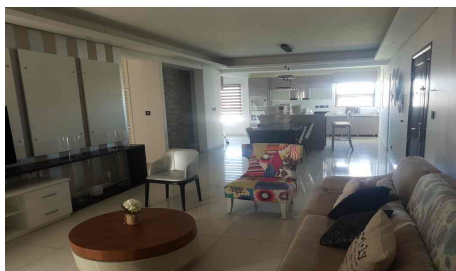

Appartement /Duplex for sale

FULLY FURNISHED AND EQUIPPED LUXURIOUS APPARTMENT IN SODNAC (Near Jumbo Phoenix) LE MERITT GENESIS. (9th floor overlooking Ebene) Located in the heart of Mauritius , 300 degree panoramic view on Ebene and nice mountain views. Near Jumbo Phoenix . 9th Floor , two lifts , two private covered parkings and many visitors parking. 24 hours Security, professional syndic services . Camera surveyance all around. Mini Golf, health track, Gym, Mini Olympic Swimming Pool(25 meters) , Big open Jaccuzzi , Kids play pool. Surrounded by All city amenities, School , Universities , shopping Malls (Jumbo, Trianon , Bagatelle) , Modern and regular Transport systems , Ebene and highways . Interior tastefully designed , fully furnished and equipped with BRAND NEW high tech equipments , remote controlled curtain system , TV 55" 4k, 2 in 1 washing machine, Aircon , kitchen equipments . (BRAND NEW / UNUSED and under guarantee) , modern interior lighting system. Interior fully brand new. Three bedrooms with one ma

Type de bien: **Apartment**

Region: **Plaines-Wilhems**

Sous-Region: **Phoenix**

Prix: **Rs 7,500,000**

Reference Annonce: **SA00005**

Agent a contacter: **Dhan Koolwant, mob:59437200**

Caracteristiques

Bathroom	2
Room	3
Number of units	
Air conditioning	
Alarm	
Gym	
Lift	
Parking	
Toilet	
Lift	
Parking	