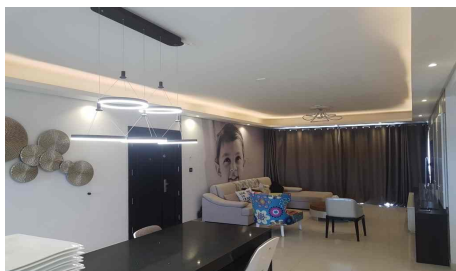

Appartement /Duplex for sale

FULLY FURNISHED AND EQUIPPED LUXURIOUS APPARTMENT IN SODNAC (Near Jumbo Phoenix) LE MERITT GENESIS. (9th floor overlooking Ebene) Located in the heart of Mauritius , 300 degree panoramic view on Ebene and nice mountain views. Near Jumbo Phoenix . 9th Floor , two lifts , two private covered parkings and many visitors parking. 24 hours Security, professional syndic services . Camera surveyance all around. Mini Golf, health track, Gym, Mini Olympic Swimming Pool(25 meters) , Big open Jaccuzzi , Kids play pool. Surrounded by All city amenities, School , Universities , shopping Malls (Jumbo, Trianon , Bagatelle) , Modern and regular Transport systems , Ebene and highways . Interior tastefully designed , fully furnished and equipped with BRAND NEW high tech equipments , remote controlled curtain system , TV 55" 4k, 2 in 1 washing machine, Aircon , kitchen equipments . (BRAND NEW / UNUSED and under guarantee) , modern interior lighting system. Interior fully brand new. Three bedrooms with one ma

Type de bien: **Apartment**

Region: **Plaines-Wilhems**

Sous-Region: **Phoenix**

Prix: **Rs 7,500,000**

Reference Annonce: **SA00005**

Agent a contacter: **Dhan Koolwant, mob:59437200**

Caracteristiques

Bathroom	2
Room	3
Number of units	
Air conditioning	
Alarm	
Gym	
Lift	
Parking	
Toilet	
Lift	
Parking	