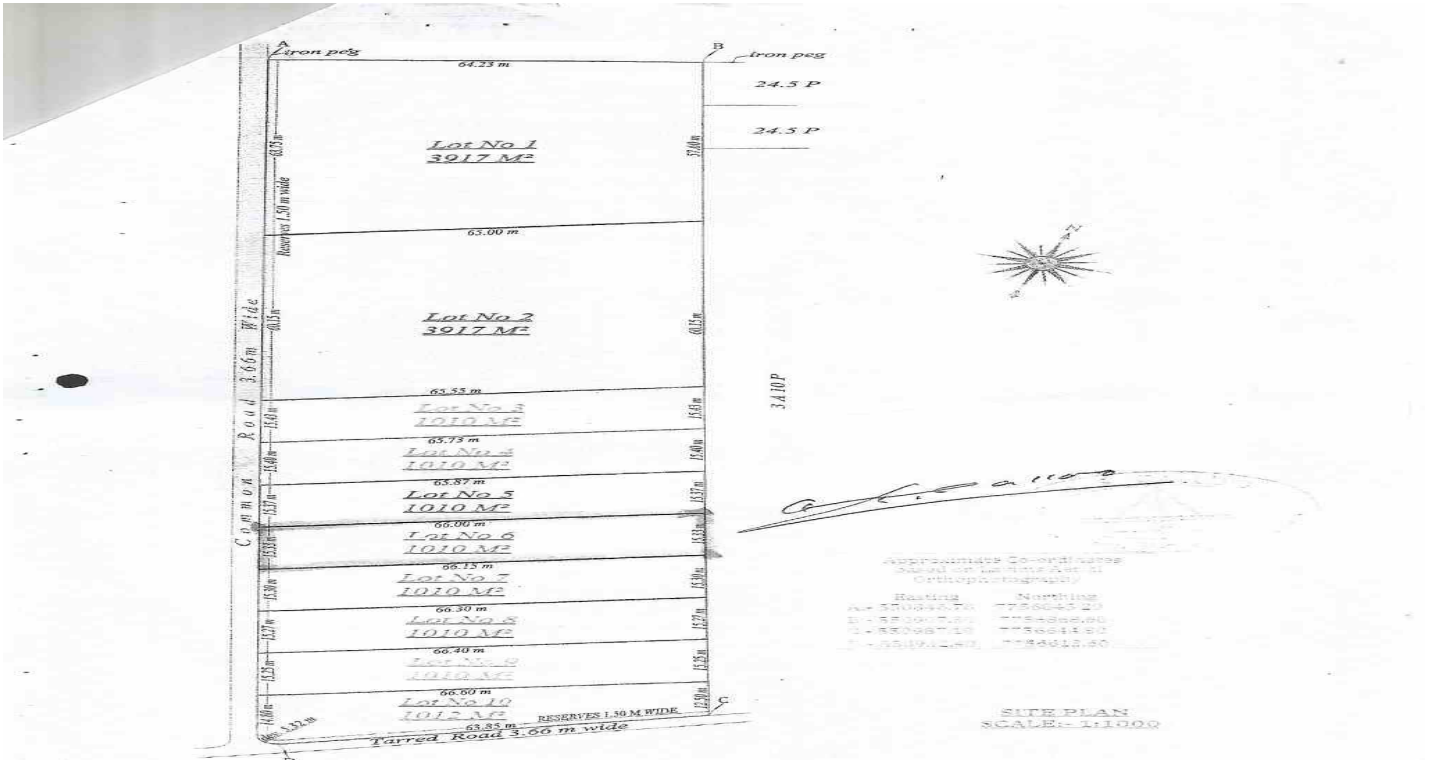

Residential Land

24 perches (Lot 6) of residential land at Carreau Lalliane - Vacoas. Flat land, tarred road, water, electricity and telephone available. Close to Middlesex university and the National Transport Corporation - depot. High demand for properties in this region that has all facilities in the vicinity and easy access to high-way that takes you in all directions in the country. Interesting environment.

Land surface area	24 perche
Residential land	Yes