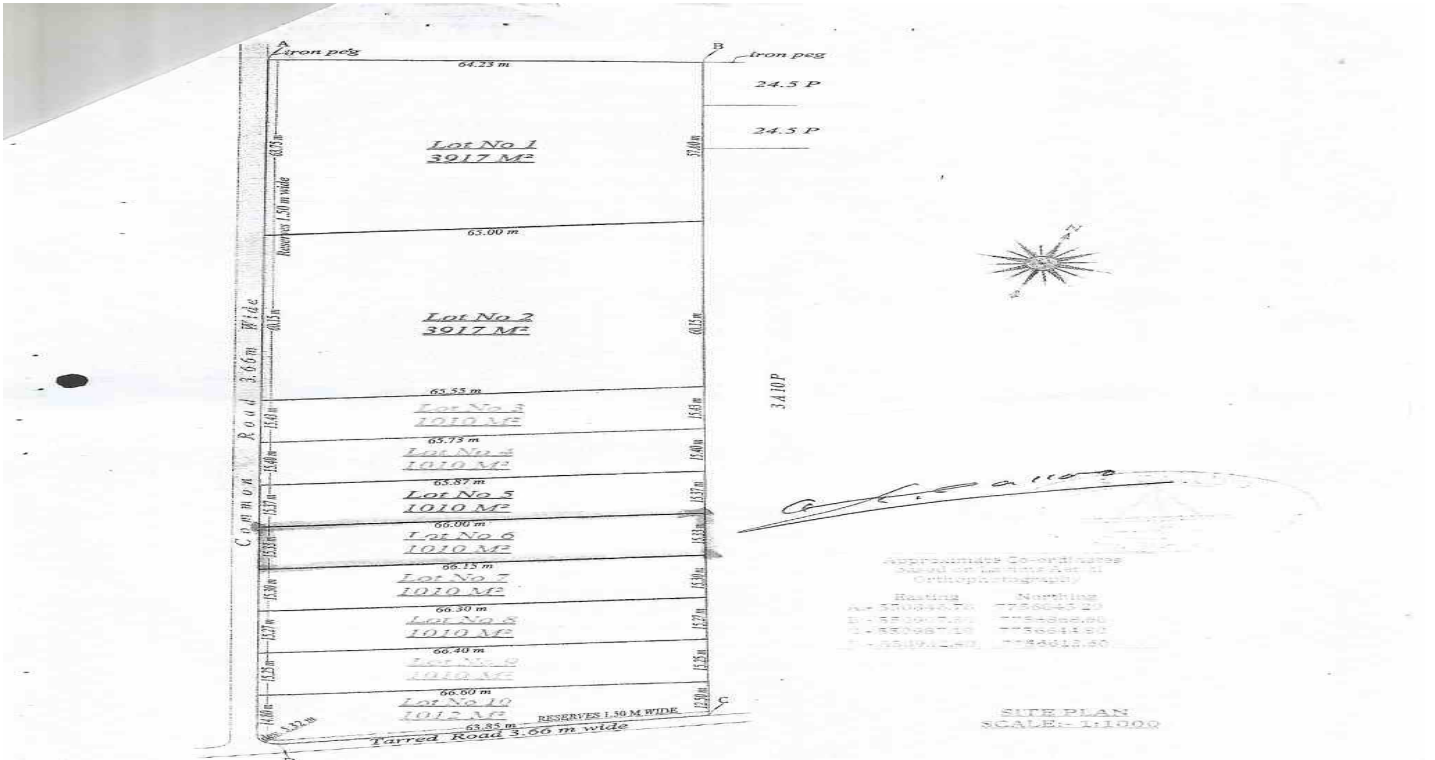

Residential Land

24 perches (Lot 6) of residential land at Carreau Lalliane - Vacoas. Flat land, tarred road, water, electricity and telephone available. Close to Middlesex university and the National Transport Corporation - depot. High demand for properties in this region that has all facilities in the vicinity and easy access to high-way that takes you in all directions in the country. Interesting environment.

Land surface area
Residential land

24 perche
Yes