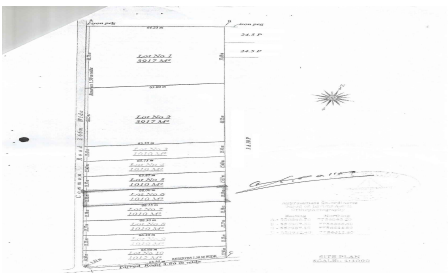

Residential Land

**NO IMAGE
AVAILABLE**

12 perches of residential land at Carreau L'alliane Vacoas water, electricity and telephone available on site.

Type de bien: **Residential land**

Region: **Plaines-Wilhems**

Sous-Region: **Carreau Laliane**

Prix: **Rs 4,800,000**

Reference Annonce: **VLR0020**

Agent a contacter: **Dhan Koolwant, mob:59437200**

Caracteristiques

Land surface area

21 perche