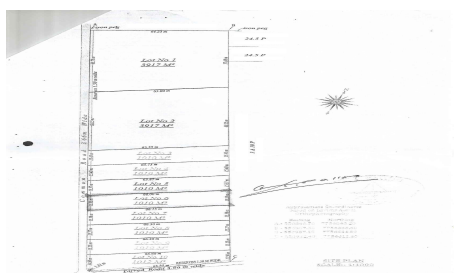

## Residential Land

**NO IMAGE  
AVAILABLE**

12 perches of residential land at Carreau L'alliane Vacoas water, electricity and telephone available on site.

Type de bien: **Residential land**

Region: **Plaines-Wilhems**

### **Caracteristiques**

Land surface area

21 perche